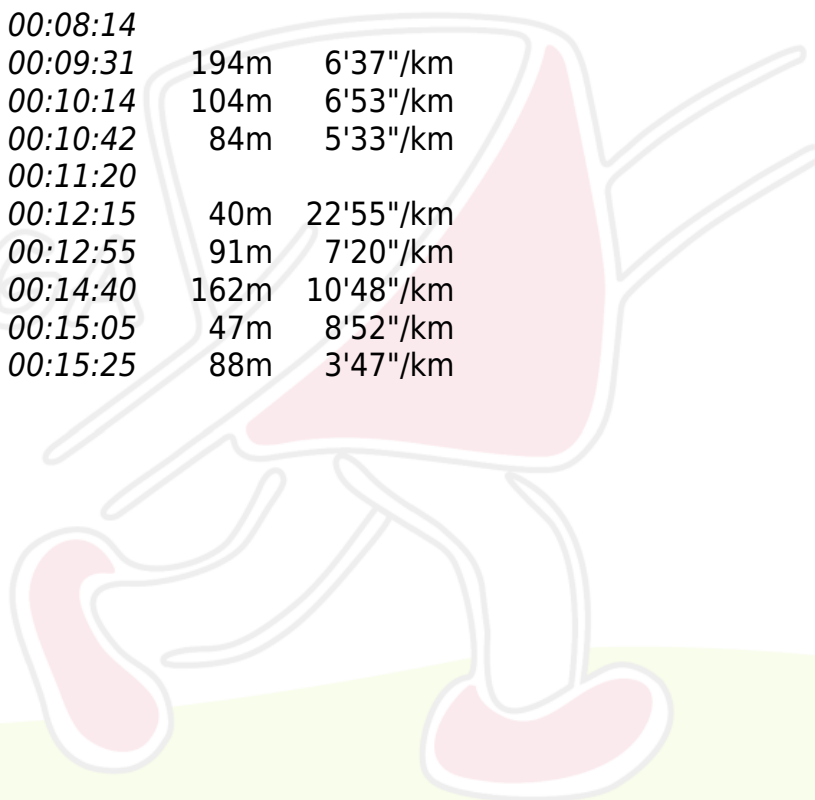

### TROL

**Liana THIELS**

Omega

Omloop : D-14

Afstand : 1780m

--/6

niet geklasseerd

[Volledige uitslagen op Webres](#)

1. Louise MATTART 0:12:22,113
2. Erine NEUWELS 0:13:31
3. Elvire PIERLOT 0:13:39,273

|     |     |          |          |      |           |
|-----|-----|----------|----------|------|-----------|
| 1.  | 92  | 00:00:39 |          | 58m  | 11'12"/km |
| 2.  | 90  | 00:00:47 | 00:01:26 | 134m | 5'51"/km  |
| 3.  | 57  | 00:00:37 | 00:02:03 | 109m | 5'39"/km  |
| 4.  | 60  | 00:02:04 | 00:04:07 | 233m | 8'52"/km  |
| 5.  | 39  | 00:00:31 | 00:04:38 |      |           |
| 6.  | 45  | 00:00:56 | 00:05:34 | 25m  | 37'20"/km |
| 7.  | 62  | 00:00:31 | 00:06:05 |      |           |
| 8.  | 36  | 00:00:25 | 00:06:30 |      |           |
| 9.  | 44  | 00:00:49 | 00:07:19 |      |           |
| 10. | 81  | 00:00:55 | 00:08:14 |      |           |
| 11. | 65  | 00:01:17 | 00:09:31 | 194m | 6'37"/km  |
| 12. | 31  | 00:00:43 | 00:10:14 | 104m | 6'53"/km  |
| 13. | 50  | 00:00:28 | 00:10:42 | 84m  | 5'33"/km  |
| 14. | 88  | 00:00:38 | 00:11:20 |      |           |
| 15. | 51  | 00:00:55 | 00:12:15 | 40m  | 22'55"/km |
| 16. | 55  | 00:00:40 | 00:12:55 | 91m  | 7'20"/km  |
| 17. | 52  | 00:01:45 | 00:14:40 | 162m | 10'48"/km |
| 18. | 49  | 00:00:25 | 00:15:05 | 47m  | 8'52"/km  |
| 19. | 999 | 00:00:20 | 00:15:25 | 88m  | 3'47"/km  |