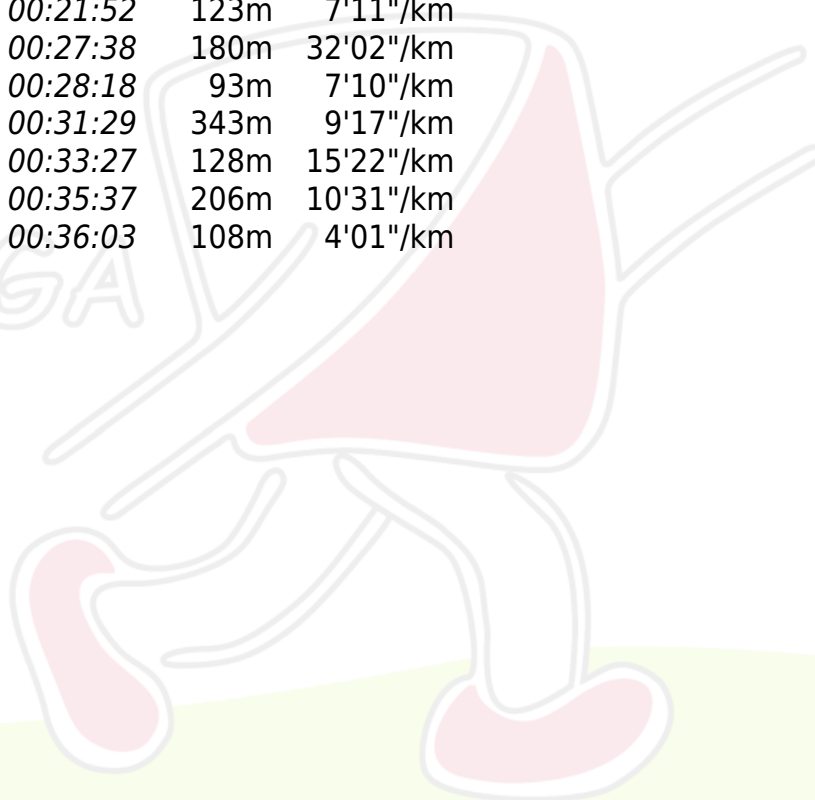

Orienteering Software