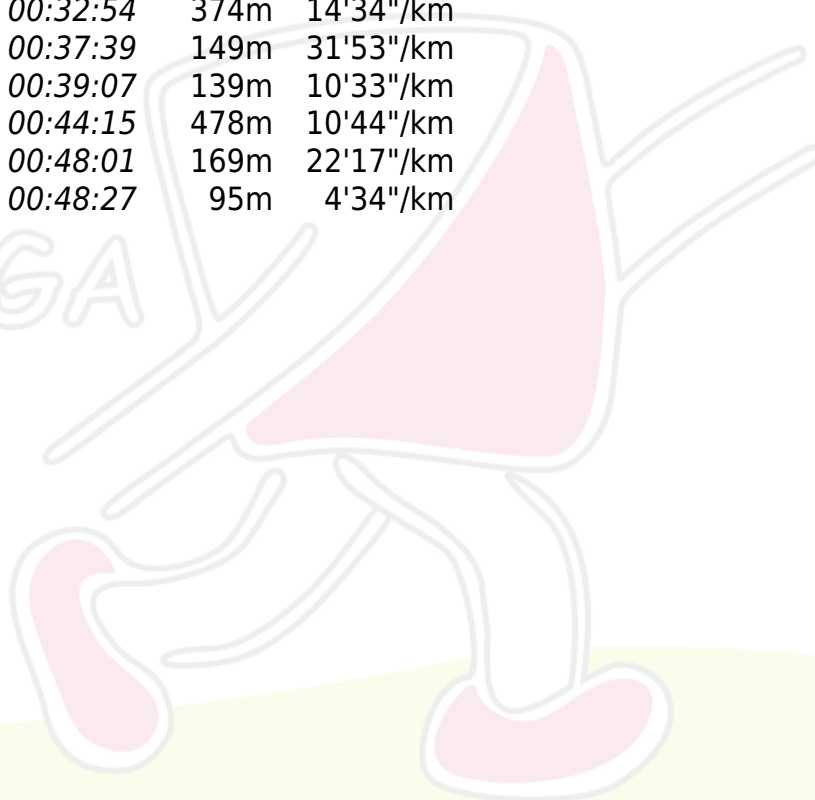

Orienteering Software