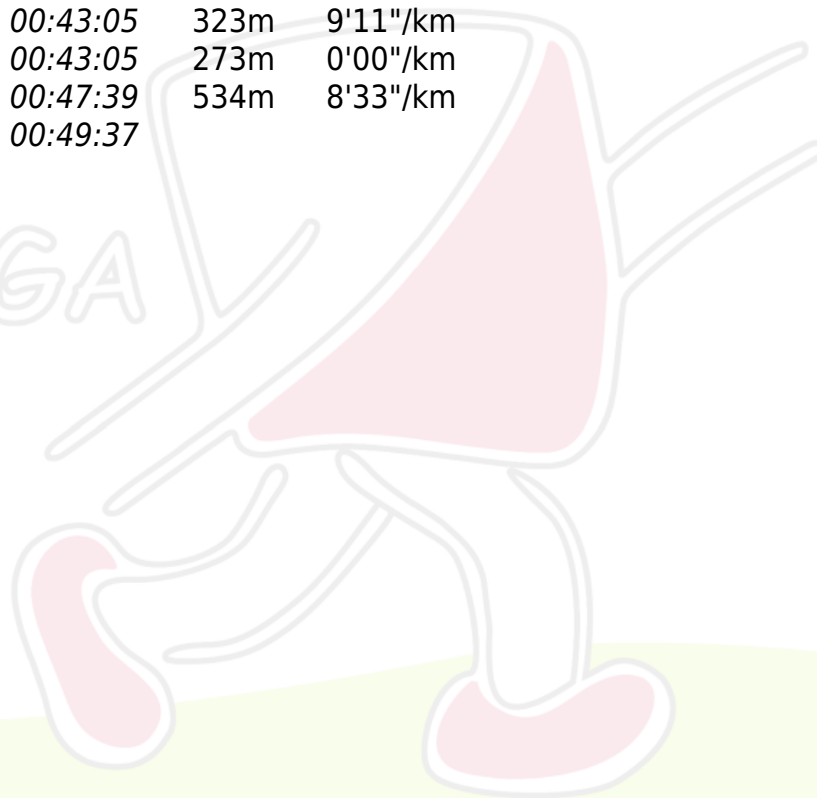

World Orienteering Day 2022
Kirchberg 17.5.2022
Luxembourg Orienteering Club

Vivien THIRY

SUD O LUX

Course : Deer

Distance : 5300m

--/21

not classified

[Full result on Webres](#)

1. Oleksandr RYBAKOV 0:36:11
2. Ondřej KOTECKÝ 0:37:40
3. Jonas WOLFF 0:44:46

1.	131	00:02:51		364m	7'50"/km
2.	132	00:03:10	00:06:01	245m	12'56"/km
3.	133	00:02:11	00:08:12	271m	8'03"/km
4.	134	00:02:51	00:11:03	299m	9'32"/km
5.	135	00:04:15	00:15:18	359m	11'50"/km
6.	136	00:16:04	00:31:22	1496m	10'44"/km
7.	137	00:02:26	00:33:48	323m	7'32"/km
8.	138	00:04:28	00:38:16	410m	10'54"/km
9.	139	00:01:51	00:40:07	159m	11'38"/km
10.	151	00:02:58	00:43:05	323m	9'11"/km
11.	141	00:00:00	00:43:05	273m	0'00"/km
12.	142	00:04:34	00:47:39	534m	8'33"/km
13.	999	00:01:58	00:49:37		

HELGA

Orienteering Software