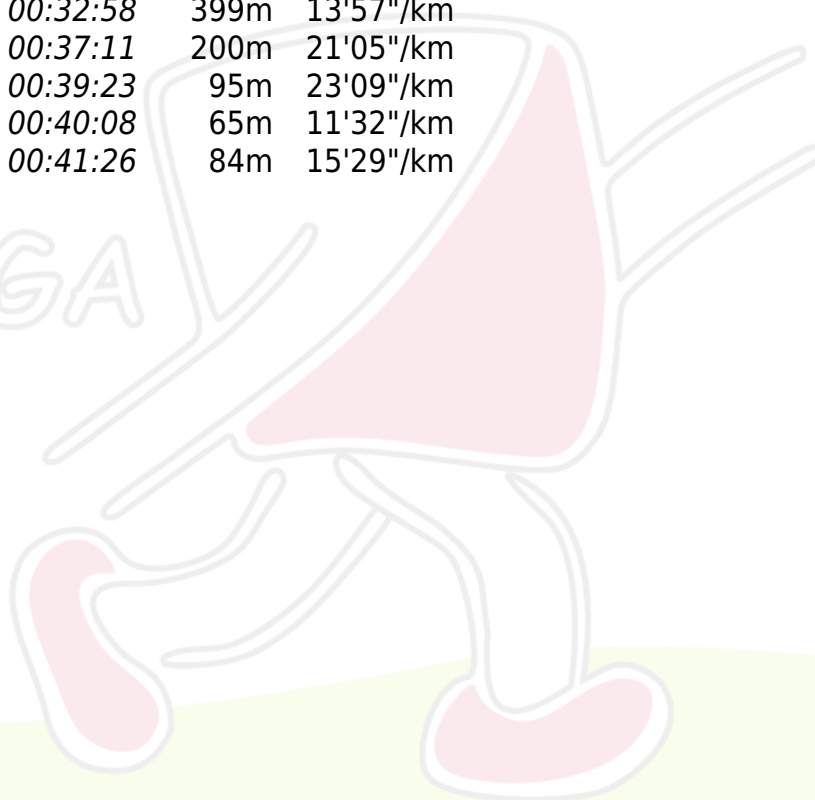

Coline GUILLITTE

Indiv.

Circuit : D:Découverte

Distance : 2600m (Dénivelé 15m)

Temps : 0:41:26 (15'56"/km)

2/6

O.K.

[Résultats complets sur Webres](#)

1. Allyson XHOFFRAY	0:37:39
3. Sabrina PALM	0:47:24

1.	113	00:02:56		291m	10'05"/km
2.	114	00:04:25	00:07:21	83m	53'13"/km
3.	115	00:04:04	00:11:25	373m	10'54"/km
4.	117	00:02:23	00:13:48	210m	11'21"/km
5.	121	00:02:41	00:16:29	211m	12'43"/km
6.	122	00:05:13	00:21:42	173m	30'09"/km
7.	123	00:05:42	00:27:24	389m	14'39"/km
8.	129	00:05:34	00:32:58	399m	13'57"/km
9.	126	00:04:13	00:37:11	200m	21'05"/km
10.	127	00:02:12	00:39:23	95m	23'09"/km
11.	130	00:00:45	00:40:08	65m	11'32"/km
12.	999	00:01:18	00:41:26	84m	15'29"/km

HELGA

Orienteering Software