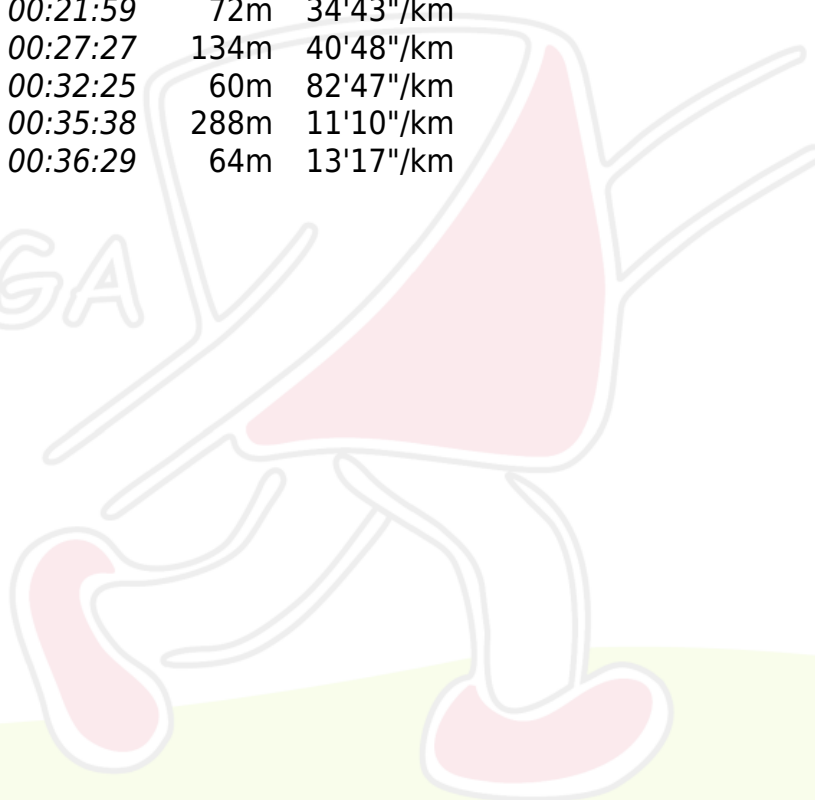

TROL
ORIENTEERING
CLUB

GOS 7 - Gentbrugse Meersen

Gent 17.7.2021

TROL

Lotte VAN BOVEN

TROL

Course : D:03

Distance : 1640m

Time : 0:36:29 (22'15"/km)

4/7

O.K.

[Full result on Webres](#)

1. Lieve GEENS	0:28:27
2. Evelien CLAEYS	0:35:19
3. Erien TEMMERMAN	0:35:40

1.	35	00:01:21		111m	12'10"/km
2.	36	00:01:21	00:02:42	104m	12'59"/km
3.	37	00:02:47	00:05:29	264m	10'33"/km
4.	38	00:02:47	00:08:16	201m	13'51"/km
5.	56	00:03:48	00:12:04	112m	33'56"/km
6.	58	00:05:12	00:17:16	145m	35'52"/km
7.	59	00:02:13	00:19:29	81m	27'22"/km
8.	61	00:02:30	00:21:59	72m	34'43"/km
9.	62	00:05:28	00:27:27	134m	40'48"/km
10.	63	00:04:58	00:32:25	60m	82'47"/km
11.	65	00:03:13	00:35:38	288m	11'10"/km
12.	999	00:00:51	00:36:29	64m	13'17"/km

HELGA

Orienteering Software