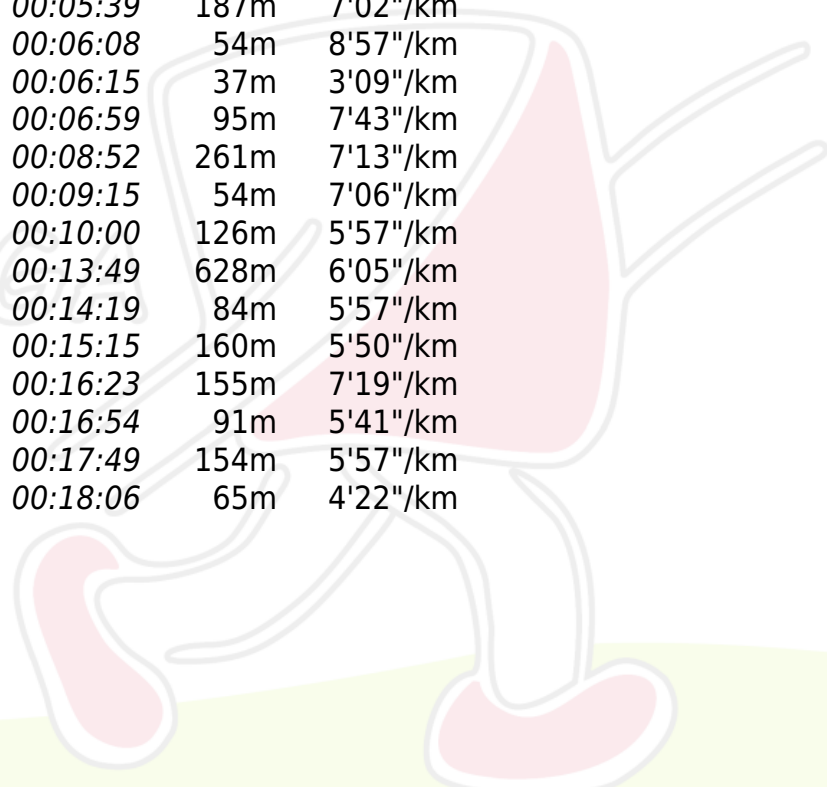

AOS Linkeroever

Linkeroever 5.8.2021

Antwerp Orienteers

Greet PERSOON

TROL

Course : D:Course 2

Distance : 2900m

Time : 0:18:06 (6'14"/km)

1/10

O.K.

[Full result on Webres](#)

- 2. Daniëlle DEWICKERE
- 3. Anke VAN DEN PLAS

0:19:20,601
0:23:27

| | | | | | |
|-----|-----|----------|----------|------|----------|
| 1. | 43 | 00:00:44 | | 123m | 5'58"/km |
| 2. | 31 | 00:00:27 | 00:01:11 | 87m | 5'10"/km |
| 3. | 42 | 00:00:23 | 00:01:34 | 82m | 4'40"/km |
| 4. | 41 | 00:00:59 | 00:02:33 | 136m | 7'14"/km |
| 5. | 40 | 00:01:01 | 00:03:34 | 165m | 6'10"/km |
| 6. | 33 | 00:00:28 | 00:04:02 | 108m | 4'19"/km |
| 7. | 32 | 00:00:18 | 00:04:20 | 49m | 6'07"/km |
| 8. | 39 | 00:01:19 | 00:05:39 | 187m | 7'02"/km |
| 9. | 38 | 00:00:29 | 00:06:08 | 54m | 8'57"/km |
| 10. | 53 | 00:00:07 | 00:06:15 | 37m | 3'09"/km |
| 11. | 56 | 00:00:44 | 00:06:59 | 95m | 7'43"/km |
| 12. | 57 | 00:01:53 | 00:08:52 | 261m | 7'13"/km |
| 13. | 36 | 00:00:23 | 00:09:15 | 54m | 7'06"/km |
| 14. | 37 | 00:00:45 | 00:10:00 | 126m | 5'57"/km |
| 15. | 46 | 00:03:49 | 00:13:49 | 628m | 6'05"/km |
| 16. | 55 | 00:00:30 | 00:14:19 | 84m | 5'57"/km |
| 17. | 45 | 00:00:56 | 00:15:15 | 160m | 5'50"/km |
| 18. | 52 | 00:01:08 | 00:16:23 | 155m | 7'19"/km |
| 19. | 54 | 00:00:31 | 00:16:54 | 91m | 5'41"/km |
| 20. | 51 | 00:00:55 | 00:17:49 | 154m | 5'57"/km |
| 21. | 999 | 00:00:17 | 00:18:06 | 65m | 4'22"/km |